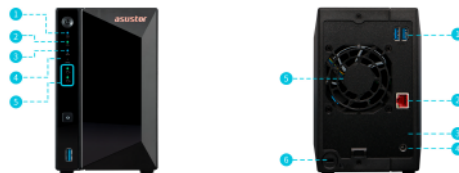

Hardware Specifications

DRIVESTOR 2 Pro Gen2 (AS3302T v2)

Processor	Realtek RTD1619B 1.7 GHz Quad-Core Processor
Memory	2GB DDR4 (non-upgradable)
Drive Bays	2x 2½"/3½" SATA III
USB	3x USB 3.2 Gen 1
LAN	1x 2.5-Gigabit (Wake On WAN)
Dimensions(HxWxD)	170x114x230 mm
Weight	1.6kg/3.53lb
Power	65W AC Adapter
Operation/Disk Hibernation	13.1W/4.5W
Volume Type	Single, JBOD, RAID 0/1

1. Power LED Indicator
2. System Status LED Indicator
3. Network LED Indicator
4. USB LED Indicator
5. Hard Disk LED Indicator
1. USB 3.2 Gen 1 Port
2. 2.5 Gigabit RJ-45 Port
3. Reset Button
4. DC Input
5. System Fan
6. K-Lock

Software & Features

Operating System

- ADM 4.2 Onwards
- Supports Online Firmware Updates

Supported OS

- Windows 7, 8, 10, 11, Server 2008, 2012, 2016, 2019, 2022
- macOS 10.6 Onwards
- UNIX, Linux, BSD

Access Control

- Supports 2-Step Verification
- Supports Batch Creation and Importation of ADM Accounts
- Maximum Number of Users: 4096
- Maximum Number of Groups: 512
- Maximum Number of Shared Folders: 512
- Maximum Number of Concurrent Connections: 512
- Supports Windows Active Directory/LDAP

File Explorer

- Web-based File Management
- ISO File Mounting
- Task Monitor
- Thumbnail Previews
- Data Access via External Optical Drive
- Supports video playback
- Share Links quick upload

System Administration

- Log Types: System Log, Connection Log, File Access Log
- Real-time Online User Monitor
- Real-time System Monitor
- User Quota
- Virtual Drives (ISO Mounting, Maximum 16)
- UPS Support

Storage Management

- Volume Type: Single disk, JBOD, RAID 0, RAID 1
- Support for Online RAID Level Migration
- Support for Online RAID Capacity Expansion

Disk Management

- Scheduled Bad Block Scans
- Scheduled S.M.A.R.T Scans
- Seagate IronWolf Health Management

External Devices

- Supports USB External Storage Devices
- USB Wi-Fi Dongle Support
- Bluetooth Dongle/Speaker Support
- USB Printer Support
- USB DAC Support
- USB CD ROM Drive/DVD ROM Drive/BD-ROM

Network

- TCP/IP (IPv4 & IPv6)
- Jumbo Frames (MTU)
- VLAN
- EZ-Connect
- Wireless Network
- DDNS and EZ-Router
- Supports Wake-on-LAN (WOL)
- Supports Wake-on-WAN (WOW)

Network Protocols

- CIFS/SMB, SMB 2.0/3.0, AFP, NFS, FTP (Unicode Supported), TFTP, WebDAV, Rsync, SSH, SFTP, iSCSI/IP-SAN, HTTP, HTTPS, Proxy, SNMP, Syslog

Security

- AES 256-Bit Folder Encryption
- Firewall: Prevent Unauthorized Access
- Alert Notifications:
- Encrypted Connections: HTTPS, FTP over SSL/TLS, SSH, SFTP, Rsync over SSH
- Built-in Hardware Encryption Engine

Dr. ASUSTOR

- Security advice and health records

Backup Solutions

- Rsync (Remote Sync) Backup
- SMB Backup
- FTP Backup
- External Backup
- USBOne Touch Backup
- Cloud Backup
- EZ Sync

EZ Sync Manager

- Automatically synchronizes files between a PC and NAS
- Can restore previous versions of files
- Supports file sharing
- AiData now supports accessing EZ Sync files

Supported Browsers

- Firefox, Chrome, Safari, Microsoft Edge

Network Recycle Bin

- Share folder-based
- Maintains original directory structure and file permission
- On-click restore
- Supports scheduled emptying
- Filtering rules (1.File size 2.File extension)
- Deletion Settings (1.File size 2.File date)

Sever

- VPN server, SNMP server, RADIUS server, Syslog server, Mail server, DHCP server, Web server, FTP server, Print server, Rsync server

ACL