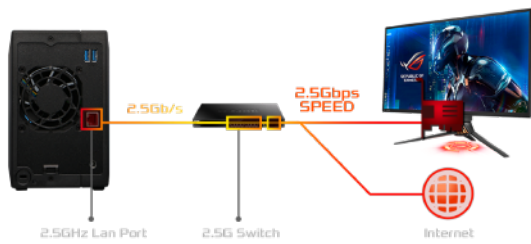

2.5-Gigabit Ethernet

The DRIVESTOR Pro Gen2, despite being extremely affordable contains 2.5-Gigabit Ethernet and more than doubles the performance of comparable Gigabit-class devices.

Hot-Swappable Tool-free Trays

Install hard drives easily with the included tool-free trays that also support hot swapping.